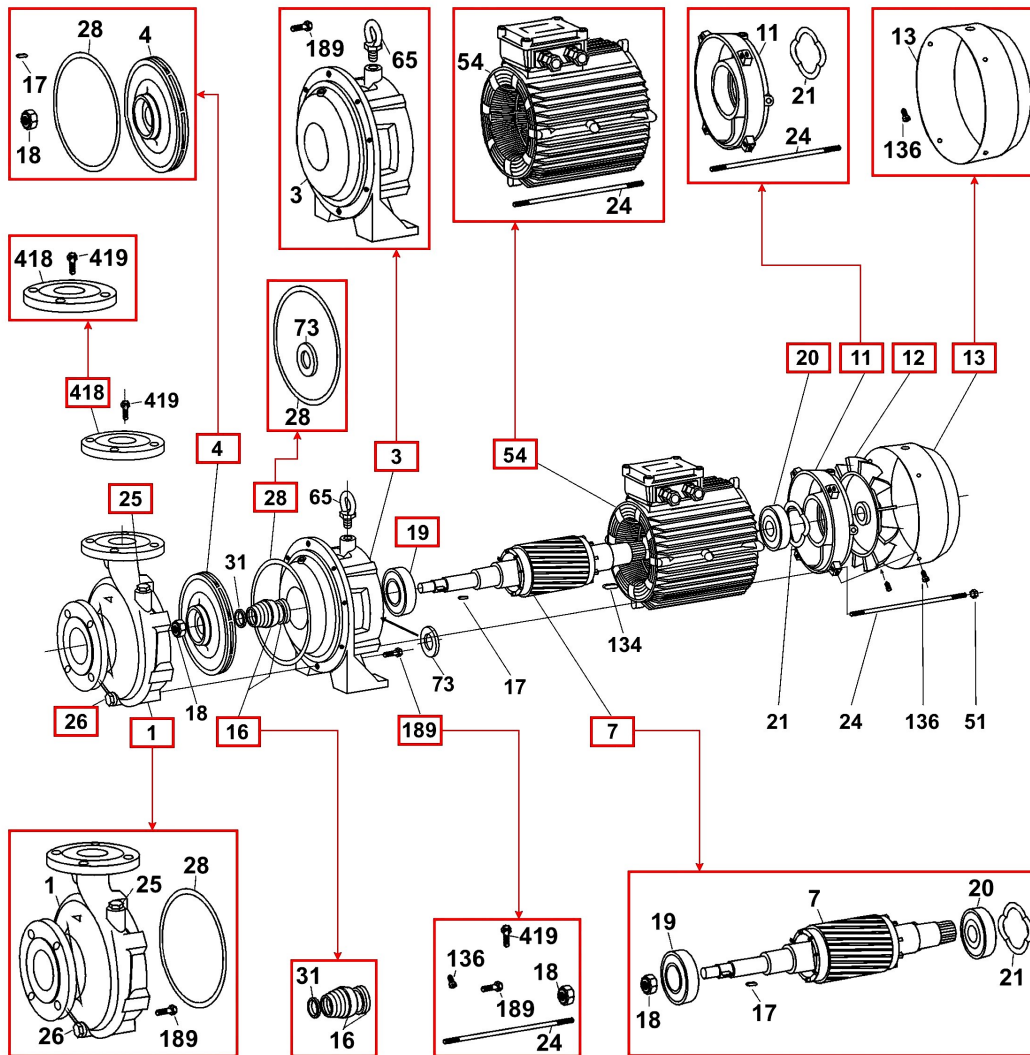

Pump Model - version

K 50/800 T - N.4. - -

Attention: check the correspondence with the serial number of the pump.

Company Name
Reference
Phone
Fax
E-mail

Receiver

From

Serial Number

K 50/800 T - N.4. - - @ 102130070_b

K 50/800 T @ 102130070

Item	Q.ty	Item no.	Description	Unit pr.
1	1	R00005591	PUMP BODY	On req.
3	1	R00005579	SUPPORT	On req.
4	1	R00007510	IMPELLER	On req.
7	1	R00005599	MOTOR SHAFT	On req.
11	1	R00005597	MOTOR COVER	On req.
12	1	R00005578	FAN	On req.
13	1	R00005577	FAN GUARD	On req.
16	1	R00005586	SEAL D.28	On req.
19	1	R00004959	FRONT BEARING 6309-2Z/C3WT	On req.
20	1	R00004960	REAR BEARING 6308-2Z/C3WT	On req.
25	1	R00005213	LOAD PLUG	On req.
26	1	R00005428	DISCHARGE PLUG	On req.
28	1	R00005581	OR	On req.
54	1	R00005601	& MOTOR	On req.
189	1	R00005595	NUTS AND BOLTS	On req.
418	1	R00005593	FLANGE	On req.